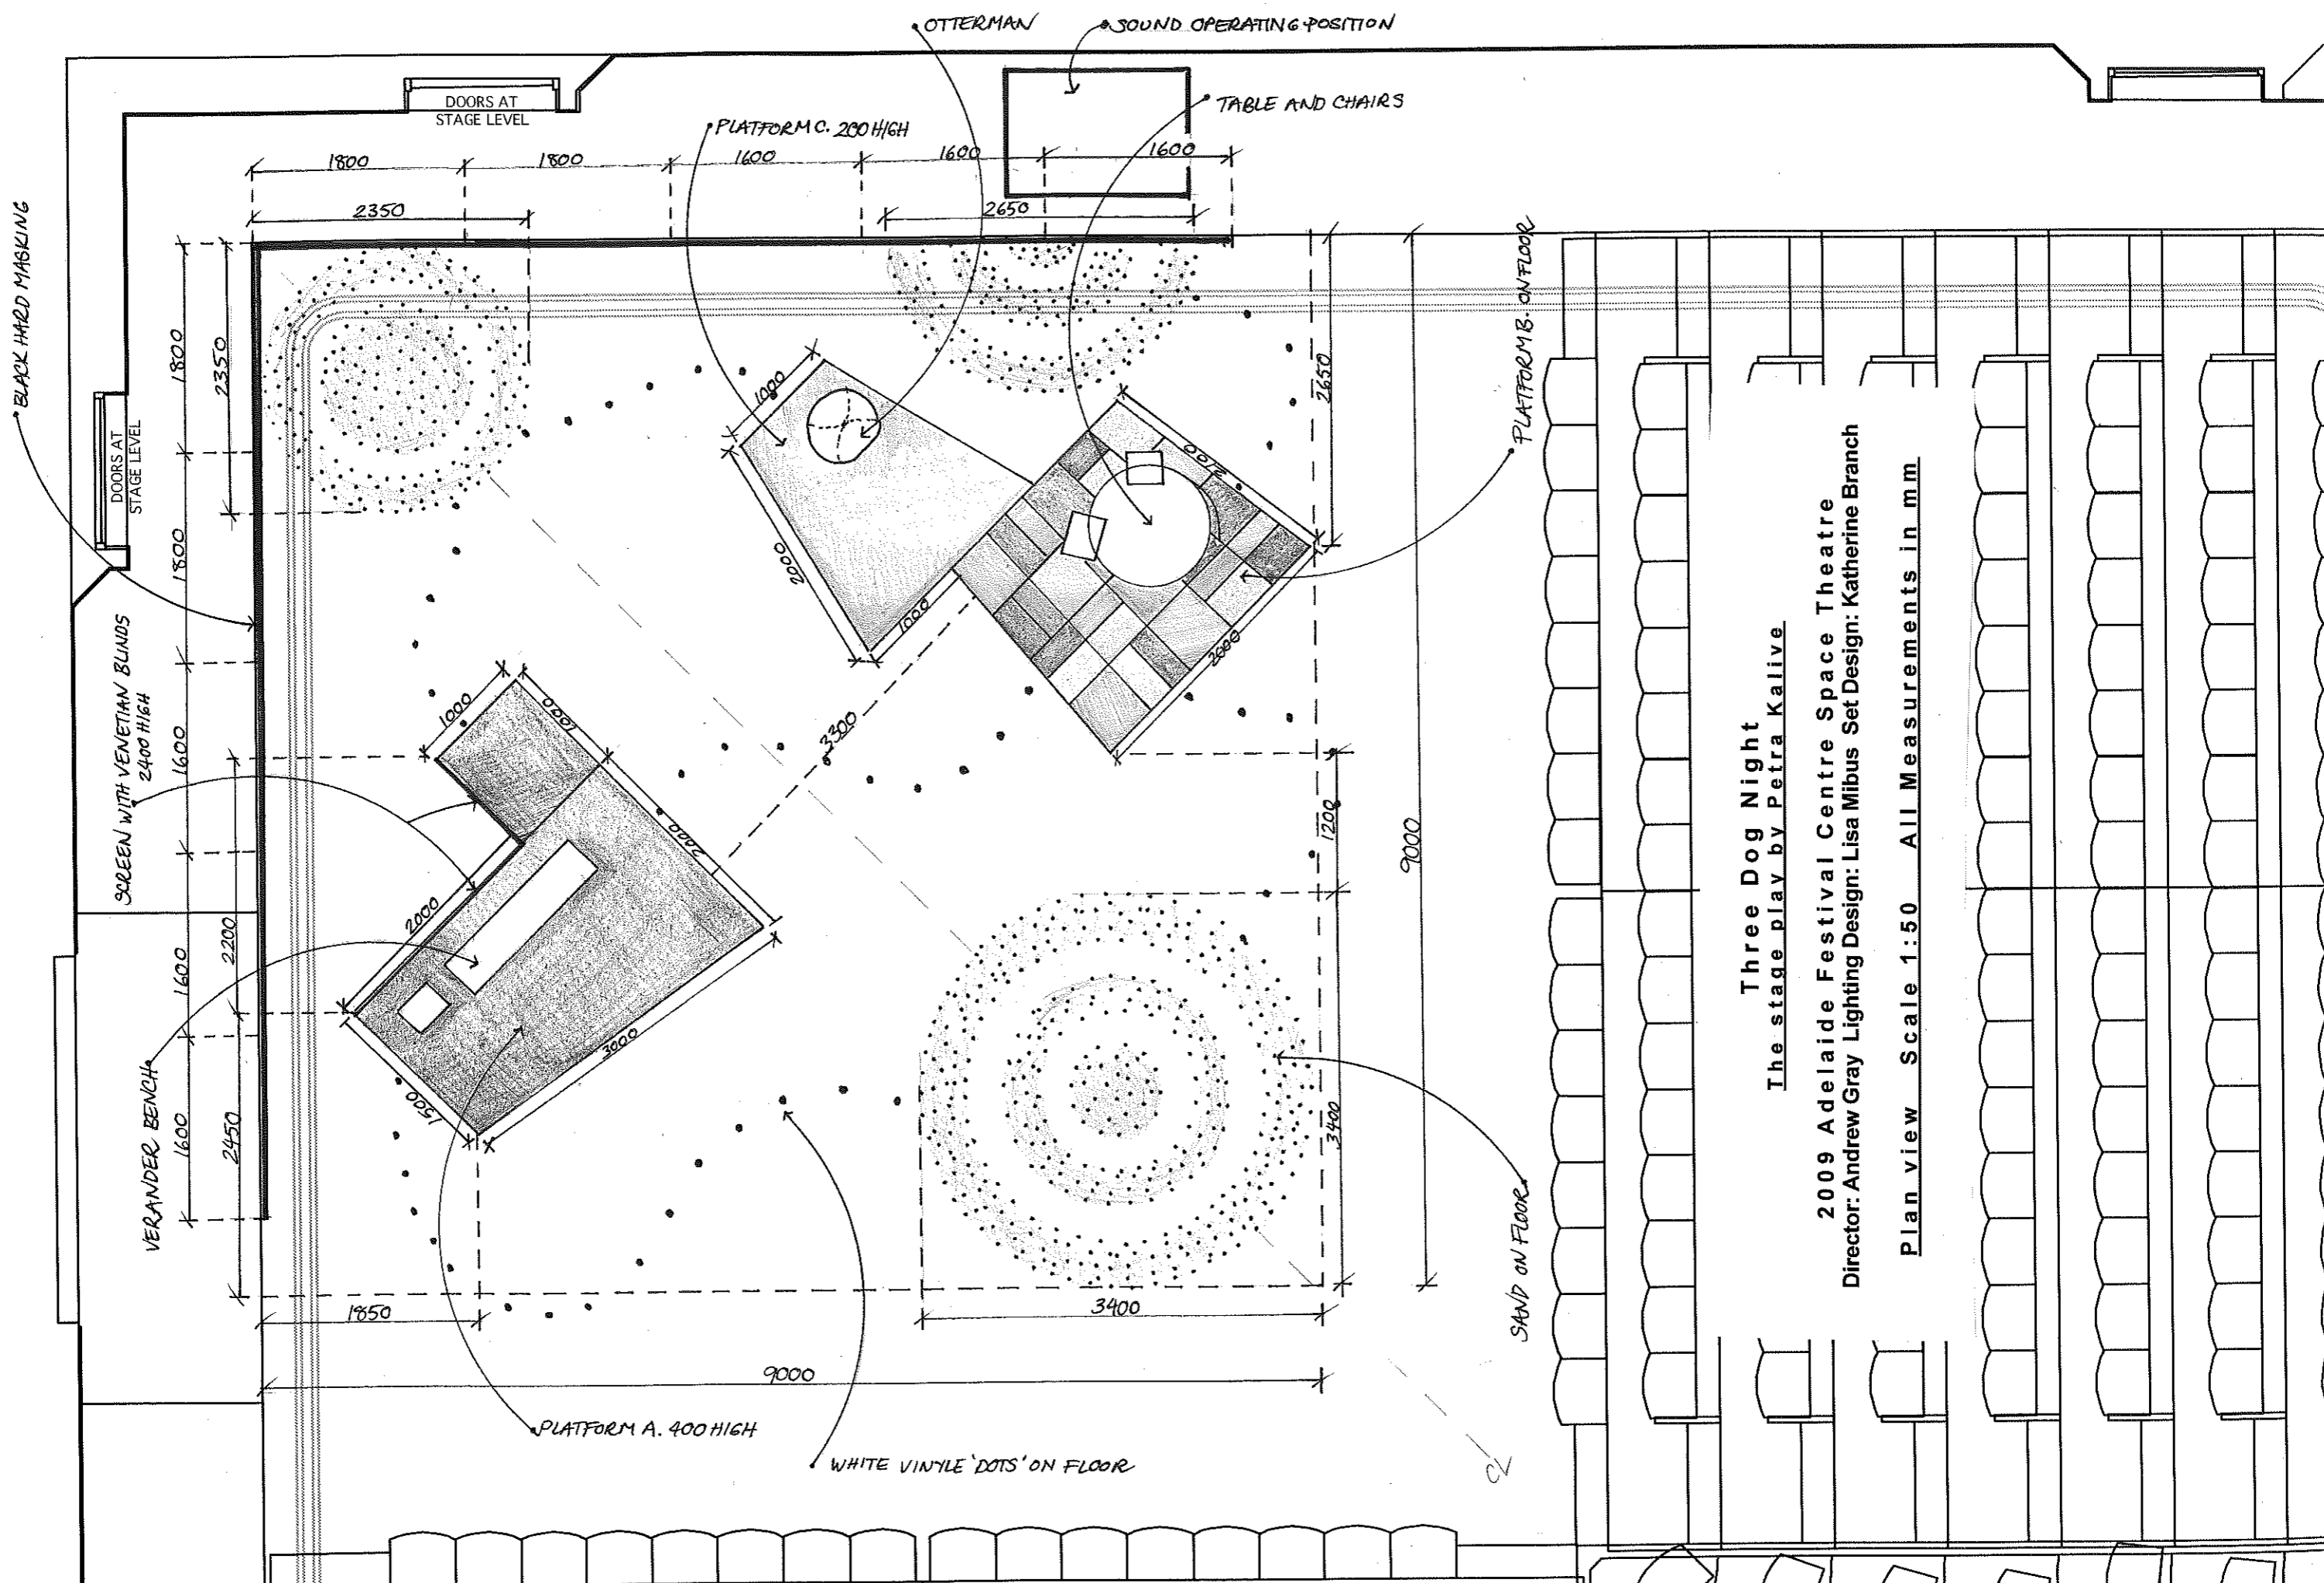

0
1
2
3
4
5 mtrs
6
7
8
9
0 mtrs
1
1
1
2

Three Dog Night
The stage play by Petra Kalive
2009 Adelaide Festival Centre Space Theatre
Director: Andrew Gray Lighting Design: Lisa Mibus Set Design: Katherine Branch
Plan view Scale 1:50 ALL Measurements in mm